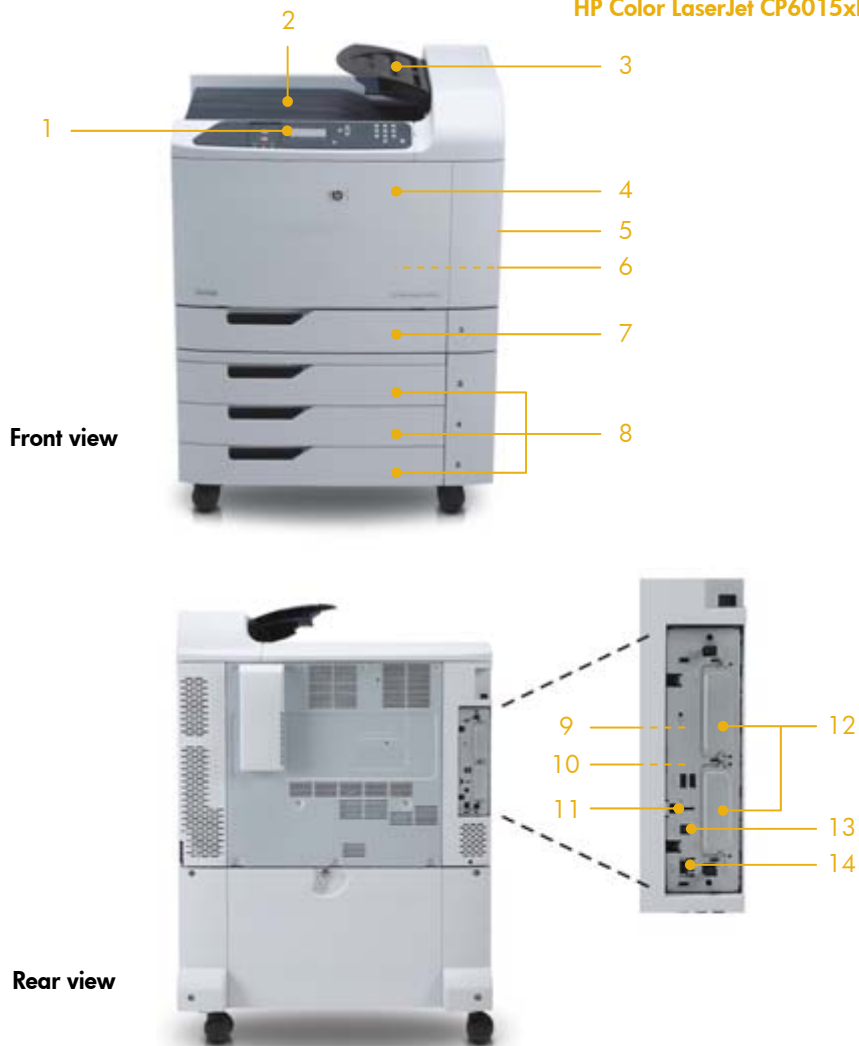

HP Color LaserJet CP6015 Printer series

1. 1 Four-line control panel
2. 2 500-sheet face-down output bin
3. 3 Duplex switchback tray
4. 4 Front-door access to the easy-to-install print cartridges
5. 5 100-sheet multipurpose tray 1
6. 6 Two-sided printing accessory offers fast, efficient duplex printing
7. 7 500-sheet input tray 2
8. 8 Three 500-sheet trays for a 2,100-sheet total input capacity
9. 9 HP high performance embedded hard disk for job storage
10. 10 A powerful 835 MHz processor and 512 MB memory
11. 11 Access port for Kensington lock
12. 12 Two EIO expansion slots for optional network cards, storage, or wireless networking
13. 13 Hi-Speed USB 2.0 port
14. 14 HP Jetdirect Gigabit Ethernet print server for easy network sharing

HP Color LaserJet CP6015xh Printer shown

ColorSphere
HP TONERS