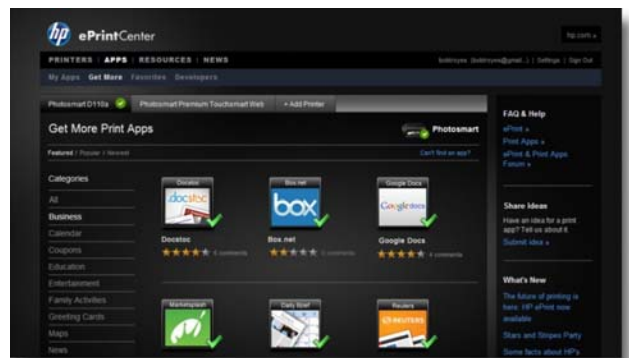

- **Daily Brief**—Use Google Calendar and American Business Journal updates to access and print your business essentials, such as calendars, to-do lists, and key news—all from one convenient app.
- **Portfolio.com**—Tap into the latest industry news articles. Simply print, grab, and go.
- **Biz Tree**—Print document templates, such as contracts, legal agreements, letters, forms, and checklists to grow your business like a pro.
- **Reuters**—Choose relevant breaking news stories to print and read at your convenience.
- **Marketsplash by HP**—Everything you need to give your business the professional look it deserves is available at Marketsplash. Choose from a number of elements, such as logos, flyers, and brochure templates created by award-winning designers, then customize your selection to meet the needs of your business. You can either print from your PC or use convenient one-touch access right from your HP LaserJet Pro CM1415 Color MFP. Easily print brochures right from your showroom floor. Making your business look good has never been easier! To see what's available and for updates, visit www.marketsplash.com.